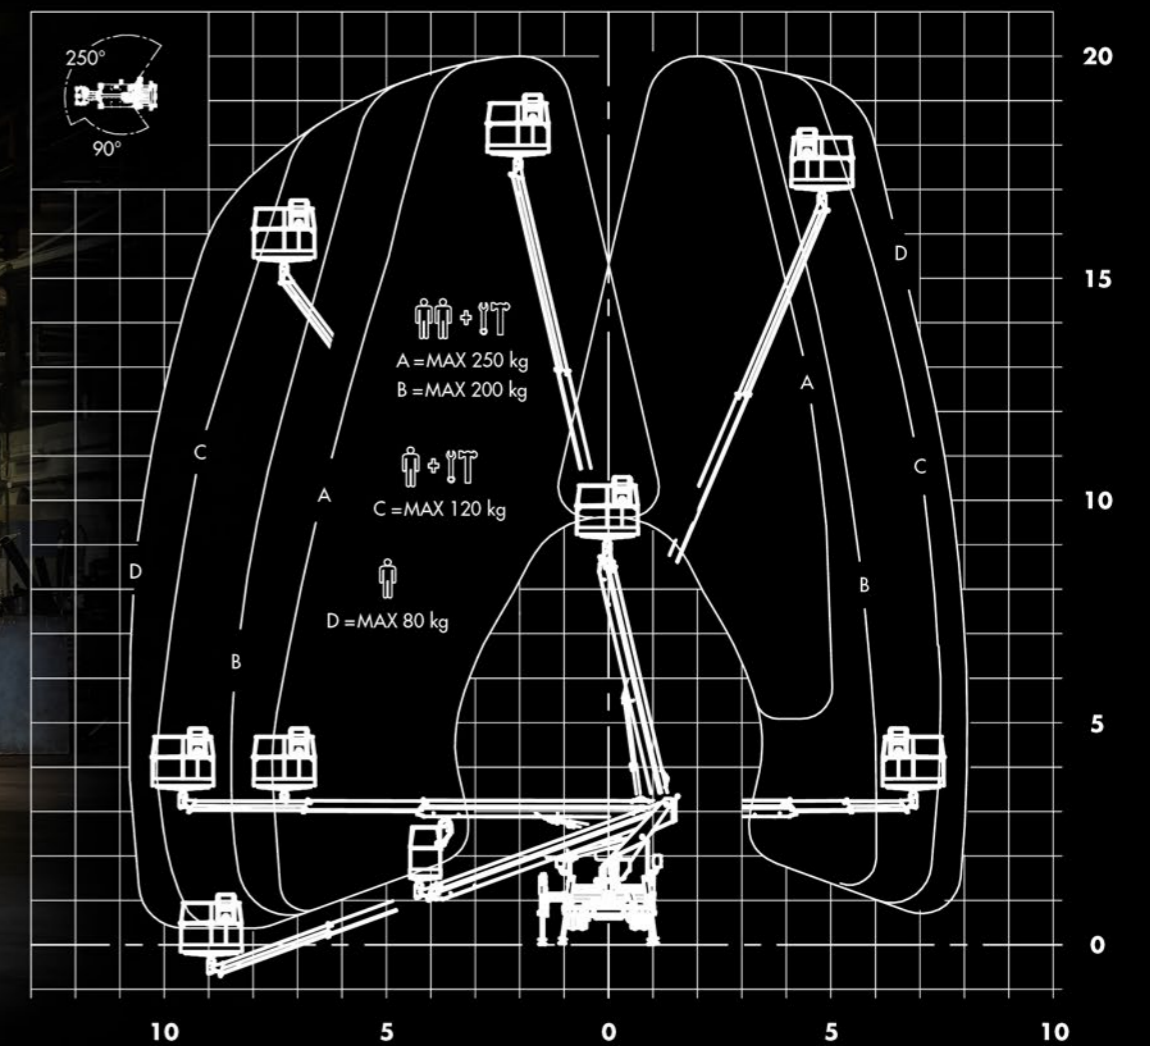

PT 200

Truck-mounted aerial lift work platform
Piattaforma per lavoro aereo autocarrata

Overall dimensions (millimeters)

Working diagram (meters)

Specifications

-  250 kg
-  12 m*
-  20 m
-  18 m
-  1400 x 710 x 1100 mm
-  + / - 90°
-  HE + H / HH *
-  Hydraulic
-  Aluminium
-  400°

* Depending on truck / In funzione del veicolo