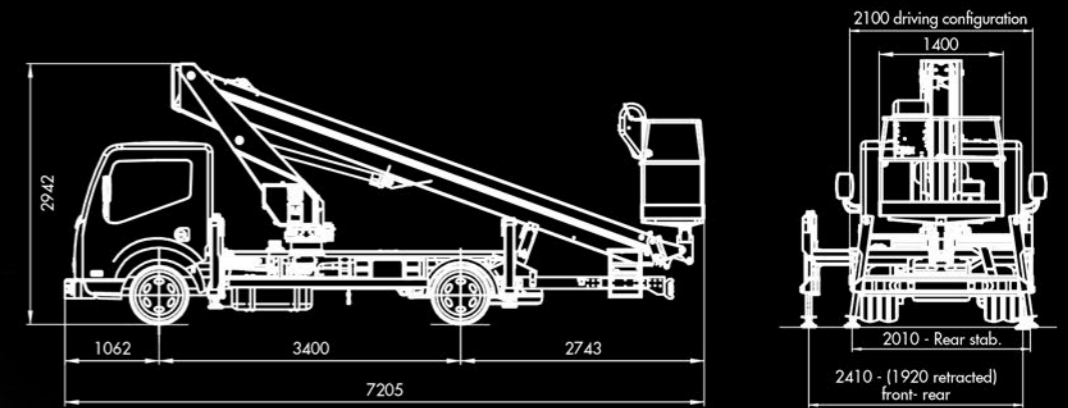

PT 200

Truck-mounted aerial lift work platform
Piattaforma per lavoro aereo autocarrata

Overall dimensions (millimeters)

Working diagram (meters)

Specifications

-  250 kg
-  12 m*
-  20 m
-  18 m
-  1400 x 710 x 1100 mm
-  + / - 90°
-  HE + H / HH *
-  Hydraulic
-  Aluminium
-  400°

* Depending on truck / In funzione del veicolo